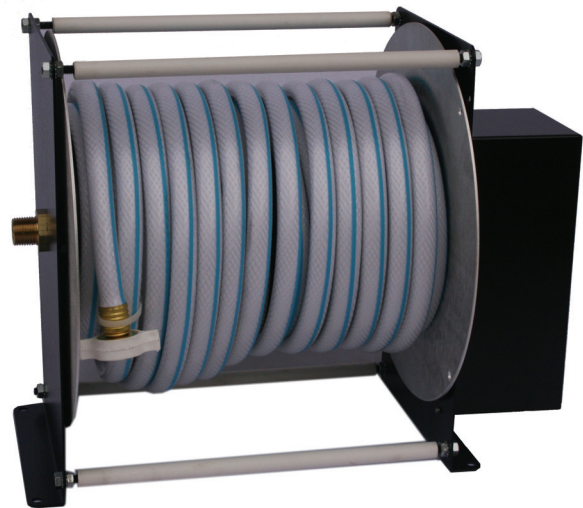

Shoreline Reels®

FOR PEOPLE WHO DON'T MESS AROUND WITH CORDS OR HOSES

PRODUCTS

Marine Hose Reels

- Save Space, Time and Back Breaking Energy
- Eliminates struggle, tangles and dirty mess
- Listed for potable water applications
- D/C powered motor for on board installation
- A/C powered motor for dock box installation
- Hand crank versions also available
- Can be used for wash down or ship to shore connection

40 foot hose reel
for on board installations
Model # CW40
10W X 11D X 13H

75 foot hose reel
for dockside installations
Model # CW75
17W X 11D X 13H

IT'S JUST A BETTER SYSTEM!

TDI PRODUCTS, INC. 866-713-1489 WWW.TDIPRODUCTS.COM