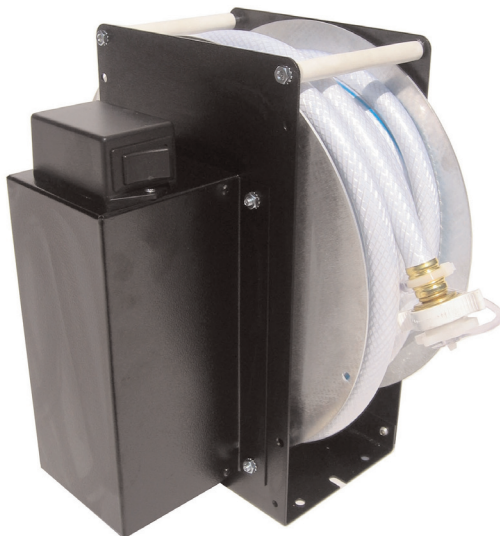

Shoreline Reels®

FOR PEOPLE WHO DON'T MESS AROUND WITH CORDS OR HOSES

PRODUCTS

Marine Hose Reels

- Save Space, Time and Back Breaking Energy
- Eliminates struggle, tangles and dirty mess
- Listed for potable water applications
- D/C powered motor for on board installation
- A/C powered motor for dock box installation
- Hand crank versions also available
- Can be used for wash down or ship to shore connection

40 foot hose reel
for on board installations
Model # CW40
10W X 11D X 13H

75 foot hose reel
for dockside installations
Model # CW75
17W X 11D X 13H

IT'S JUST A BETTER SYSTEM!

TDI PRODUCTS, INC. 866-713-1489 WWW.TDIPRODUCTS.COM