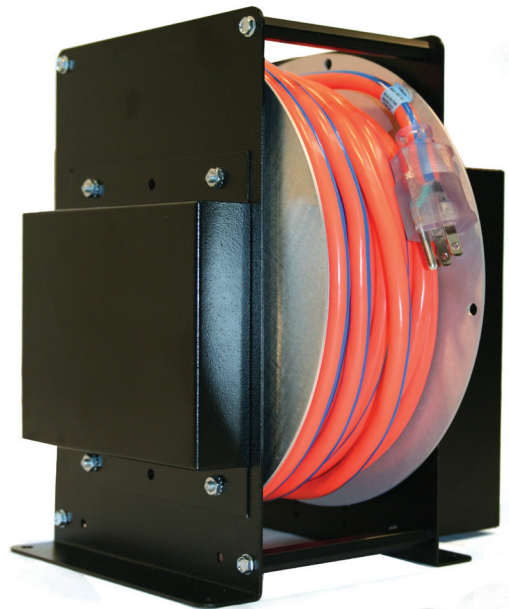

Shoreline Reels®

PRODUCTS

FOR PEOPLE WHO DON'T MESS AROUND WITH CORDS OR HOSES

Marine Power Cord Reel

- Specifically designed for boats with on-board chargers
- Retracts and Stores your extension cord
- Hardwired to boat terminal block
- Cord Free Spools Off and is motorized for retraction
- D/C powered motor
- Hand crank versions also available
- Reel and motor are certified ignition protected
- Includes 75 feet of heavy duty 12/3 power cord

50 AMP Power Cord Reel
Model # CC15D

IT'S JUST A BETTER SYSTEM!

TDI PRODUCTS, INC. 866-713-1489 WWW.TDIPRODUCTS.COM